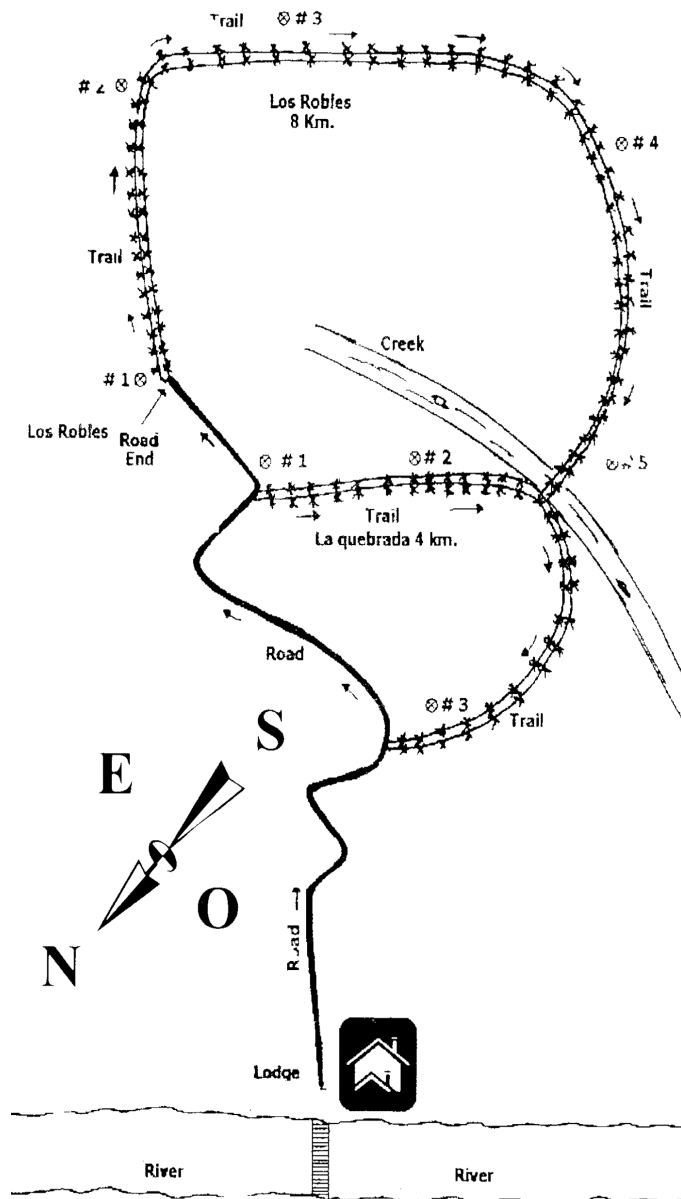

New Edition 2006

Checklist of
Savegre Hotel
Birds

...let us share with you the
splendor of our most impor-
tant resource:

Nature itself

By
Marino Chacón

Check List

Species	Plate*	Points	Status
Large -footed Finch	48-20	3	RE
Yellow- thighed Finch	48-22	2	RE
Yellow-faced Grassquit	49-6	2	Re
Slaty Flowepiecer	49-9	2	RE
Peg -billed Finch	4-12	4	LAM
Slaty Finch	49-14	4	LAM
Yellow -billed Siskin	50-1	3	RE
Rufous - collared Sparrow	50-13	1	RE